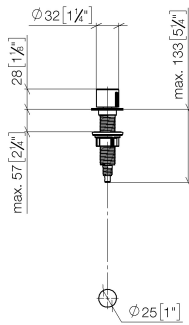

Strainer waste with control handle - Platinum

ELIO

10 712 970

- control for single basin
- including adapter for Bowden cable

Fits ELIO, ENO, MEM, META SQUARE, SYNC and TARA ULTRA

Fits: ELIO, MEM, ENO, SYNC, TARA ULTRA, META SQUARE

	Platinum	10 712 970-08
	Chrome	10 712 970-00
	Brushed Platinum	10 712 970-06
	Durabress (23kt Gold)	10 712 970-09
	Dark Chrome	10 712 970-19
	Brushed Durabress (23kt Gold)	10 712 970-28
	Matte Black	10 712 970-33
	Brushed Champagne (22kt Gold)	10 712 970-46
	Champagne (22kt Gold)	10 712 970-47
	Brushed Chrome	10 712 970-93
	Brushed Dark Platinum	10 712 970-99

10 712 970

mm [inches]

10 712 970

Parts for other finishes can be found here: [Chrome](#)

Spare parts list

No.	Item Number	Name	Quantity used	Delivery time
1	09 20 97 030-08	handle	1	40
2	90 12 12 002 00 90	fixing cap	1	2
3	09 27 87 011-08	rosette	1	40
4	09 14 10 042 90	seal	1	2
5	09 29 06 087-08	spindle	1	-
Spare part can no longer be ordered, please order the replacement item				
6	04 30 01 029 00 90	adaptor	1	2
7	09 24 03 175 90	adaptor	1	2
8	09 11 10 073-07	connection	1	30
9	09 11 10 074-07	connection	1	30
10	09 11 10 079-07	connection	1	30
11	09 30 11 087 90	disc	1	2
12	09 23 30 024-07	nut	1	30